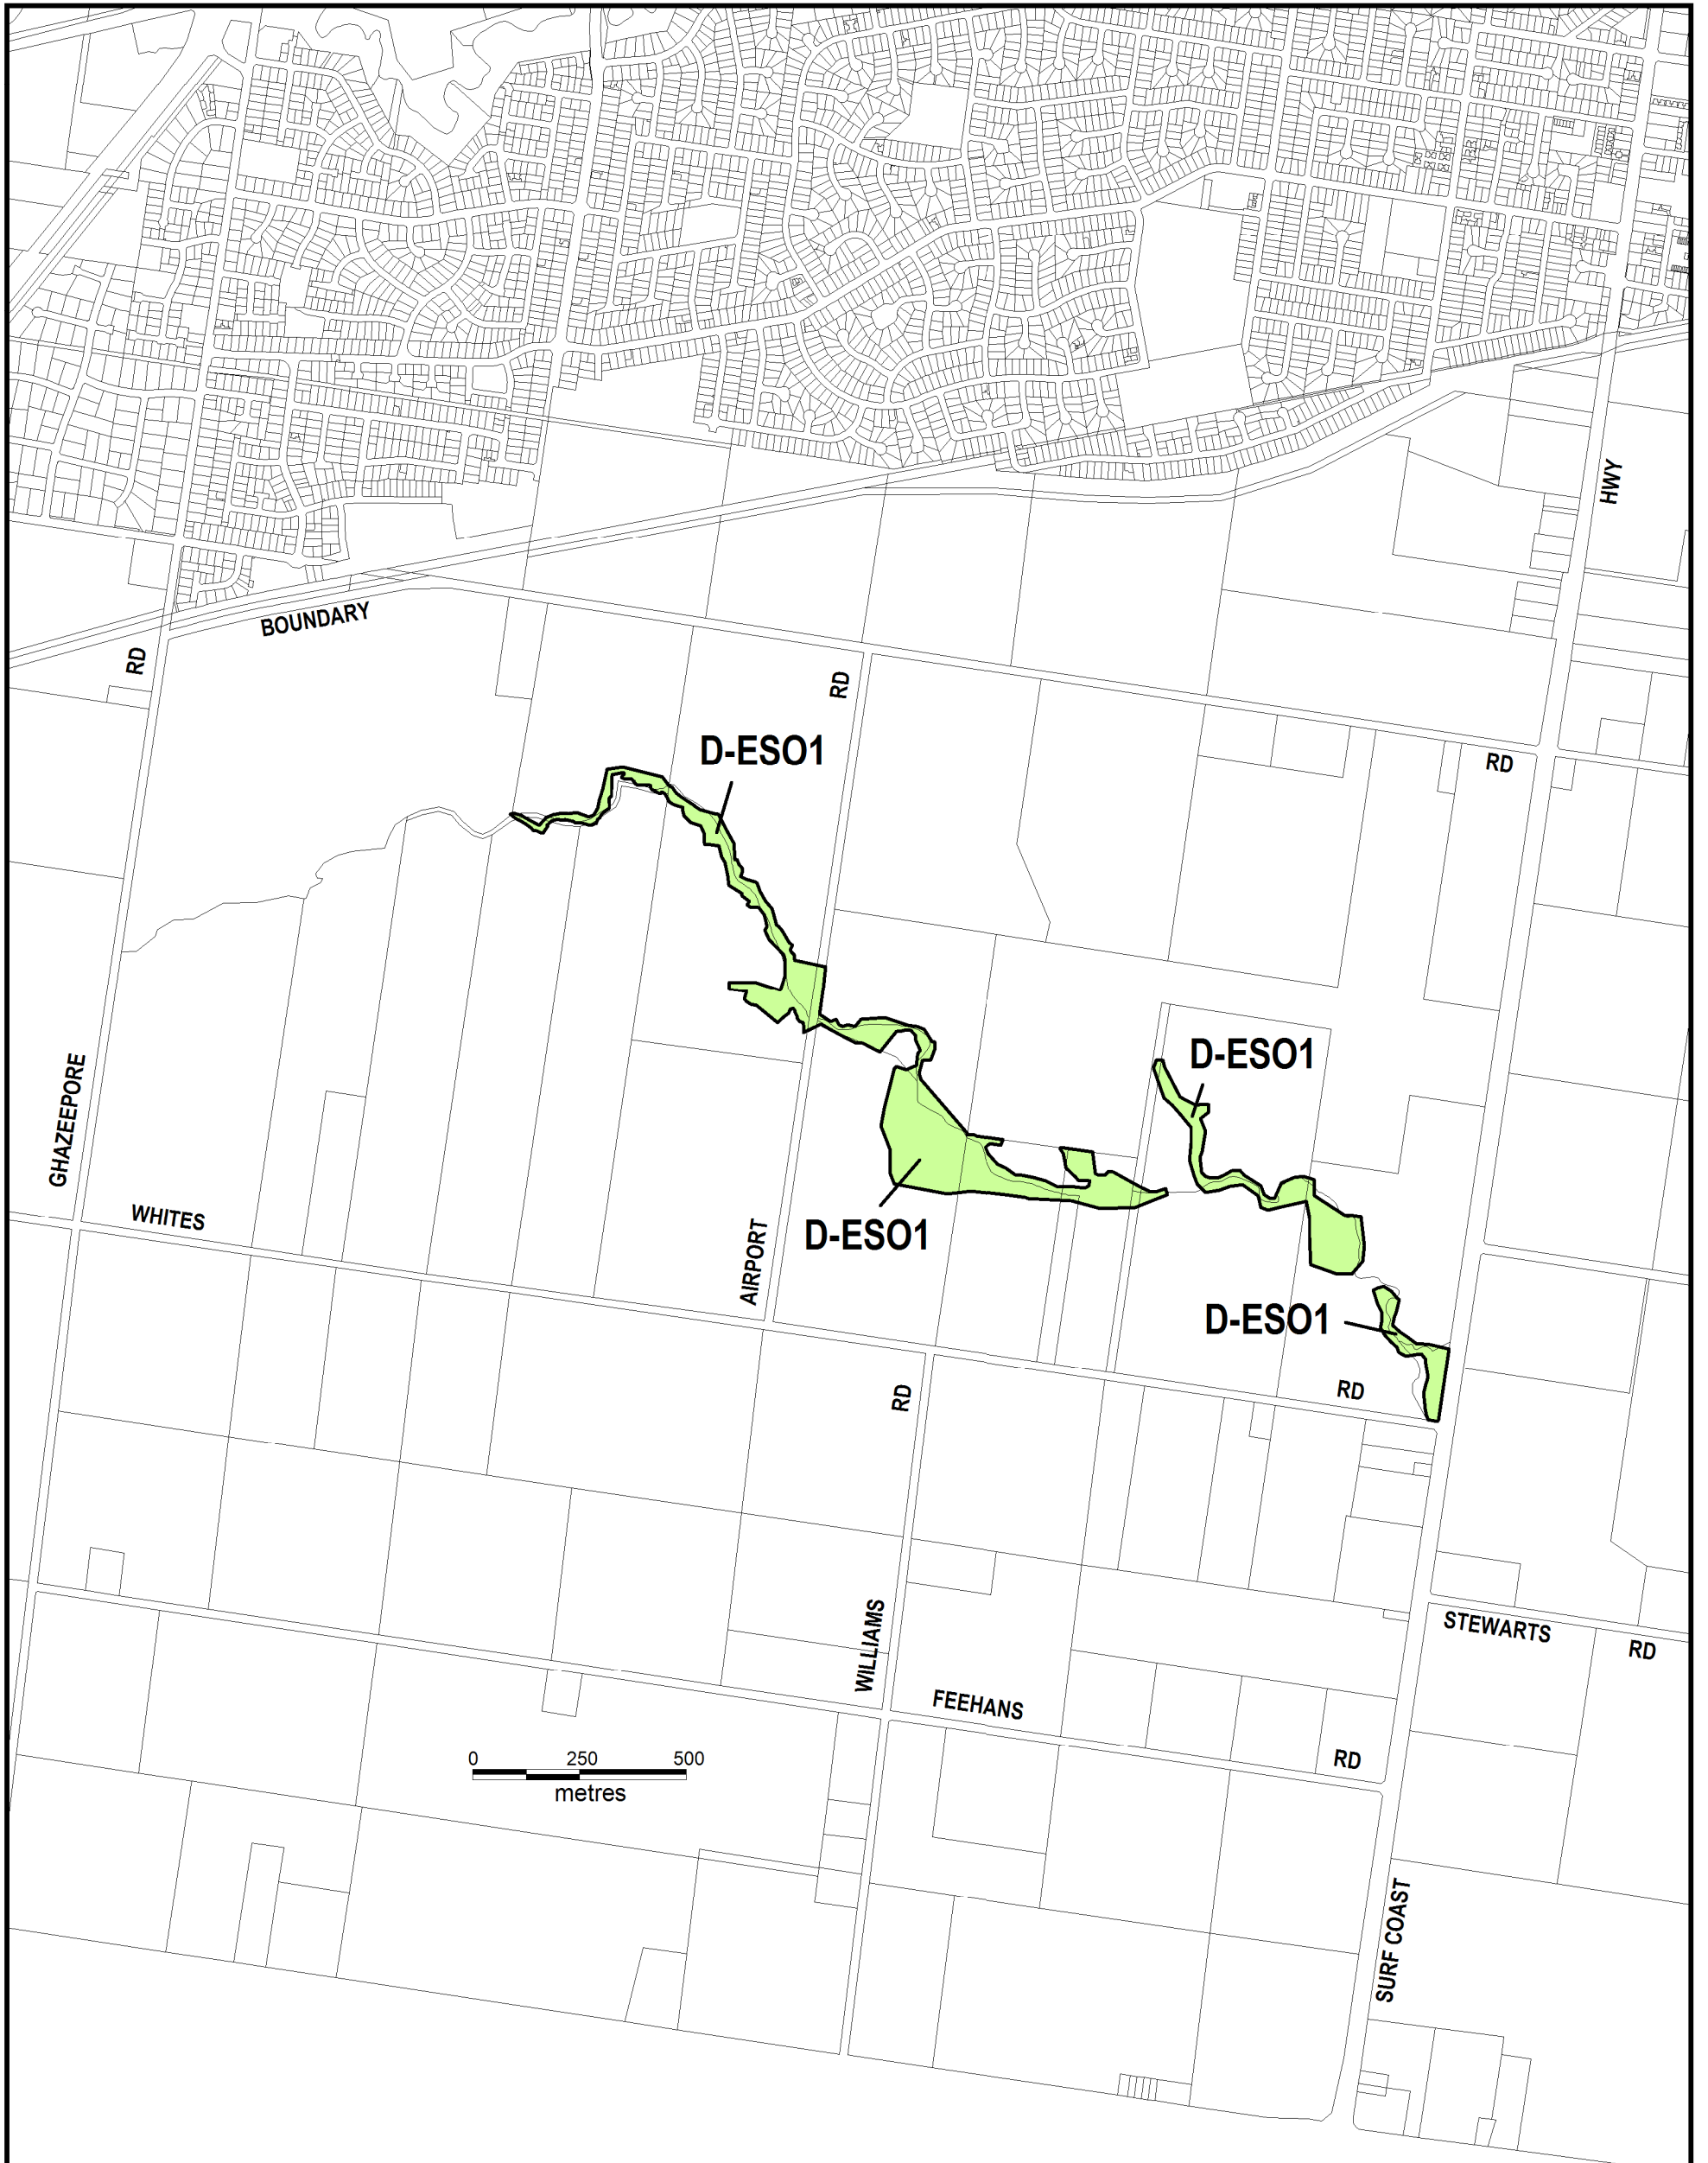

GREATER GEELONG PLANNING SCHEME LOCAL PROVISION

Part of Planning Scheme Maps 66ESO & 77ESO

LEGEND

D-ESO1 AREA TO BE DELETED FROM AN ENVIRONMENTAL SIGNIFICANCE OVERLAY

AMENDMENT C240